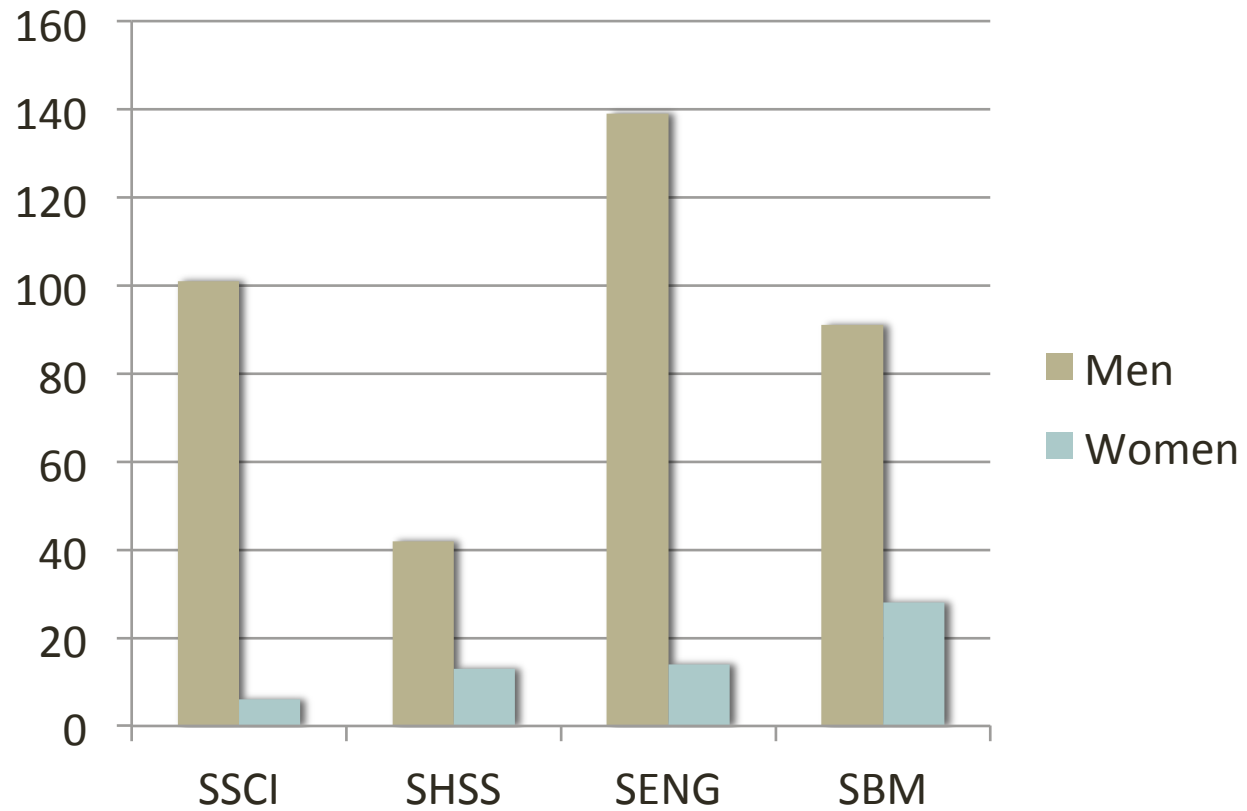

Diversity, Inclusivity and Equality

The Women Faculty Association of HKUST

March 8th, 2012 International Women's Day

Gender Distribution of Faculty at HKUST

The Women Faculty Association of HKUST

March 8th, 2012 International Women's Day

All data sources from the
Office of the Provost and the
Human Resources Department

Regular Faculty as of Oct 2011

Proportion of Male to Female Faculty by rank

Distribution of faculty by gender across different schools